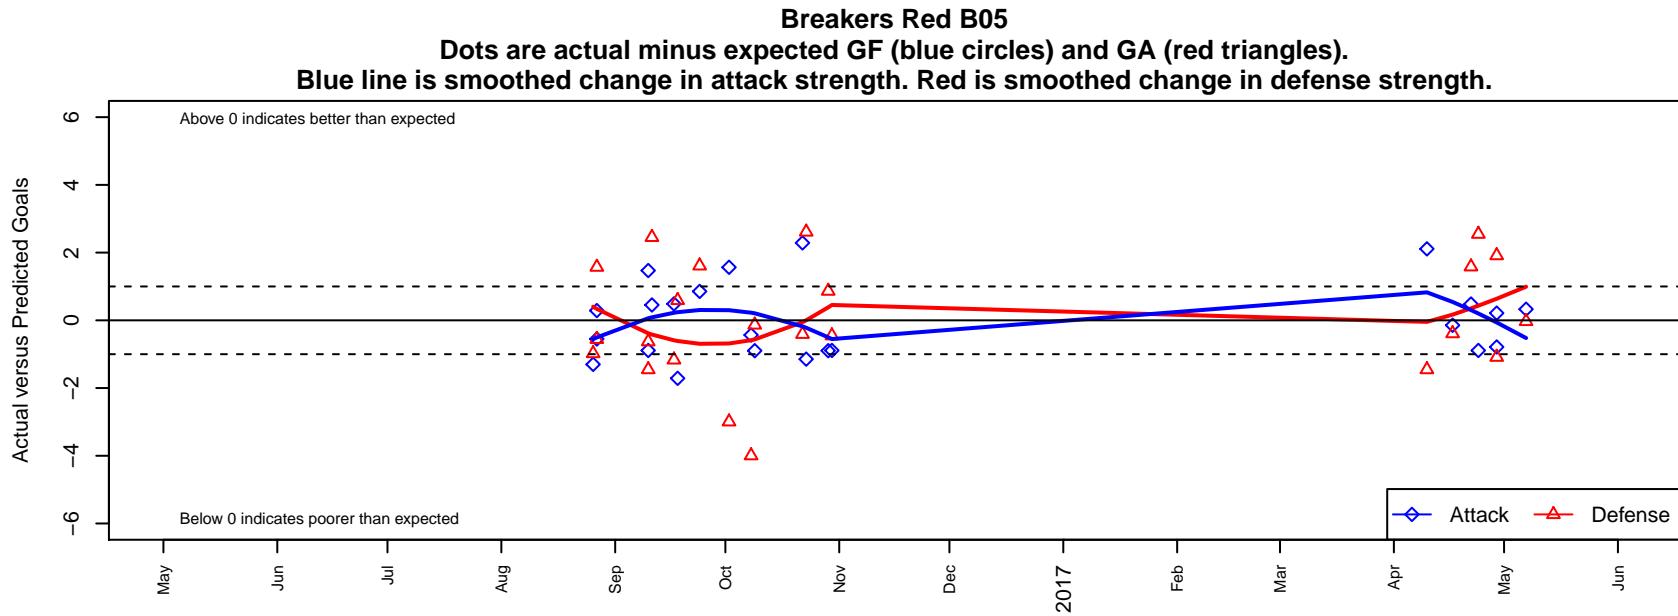

## Breakers Red B05

Breakers SC  
 Spokane, WA  
 B05 total strength=435  
 attack=0.3 defense=0.27  
 fall league = PSPL–Inland Copa 1 East U12  
 spr league = Spr PSPL–Inland Copa Classic U  
 notes= Wilson 2016

**attack and defense variance (black dot)  
relative to other teams  
and top 10 in region**

**attack and defense rating  
relative to others at age  
and all opponents in last 13 months**

**Performance relative to 13 month average**