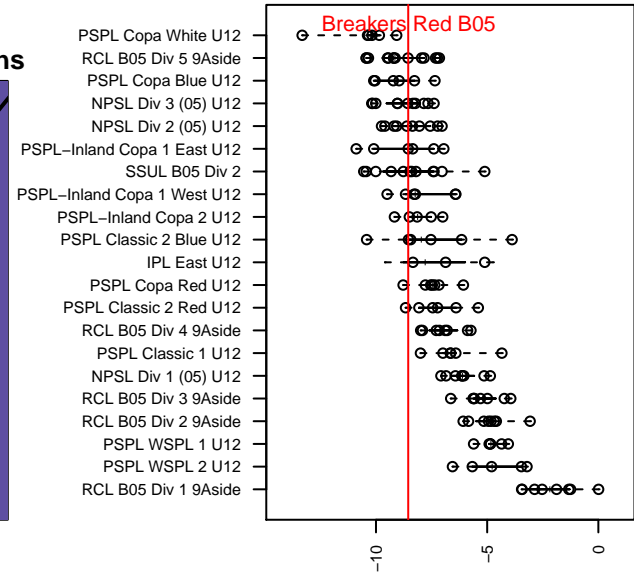

## Breakers Red B05

Breakers SC  
 Spokane, WA  
 B05 total strength=435  
 attack=0.3 defense=0.27  
 fall league = PSPL–Inland Copa 1 East U12  
 spr league = Spr PSPL–Inland Copa Classic U  
 notes= Wilson 2016

alt names used:  
 BREAKERS WILSON  
 IEYSA Breakers FC – Red B05 A.Wilson  
 BREAKERS WILSON (WA)  
 IEYSA Breakers FC – Red B05 A.Wilson

Venues played:  
 2016 River City Challenge U12 (2005) U12  
 2016 Pend Orielle Cup U12 Silver  
 2016 PSPL–Inland Copa 1 East U12  
 2016 Spr PSPL–Inland Copa Classic U12

**attack and defense variance (black dot)  
relative to other teams  
and top 10 in region**

**attack and defense rating  
relative to others at age  
and all opponents in last 13 months**

**Performance relative to 13 month average**